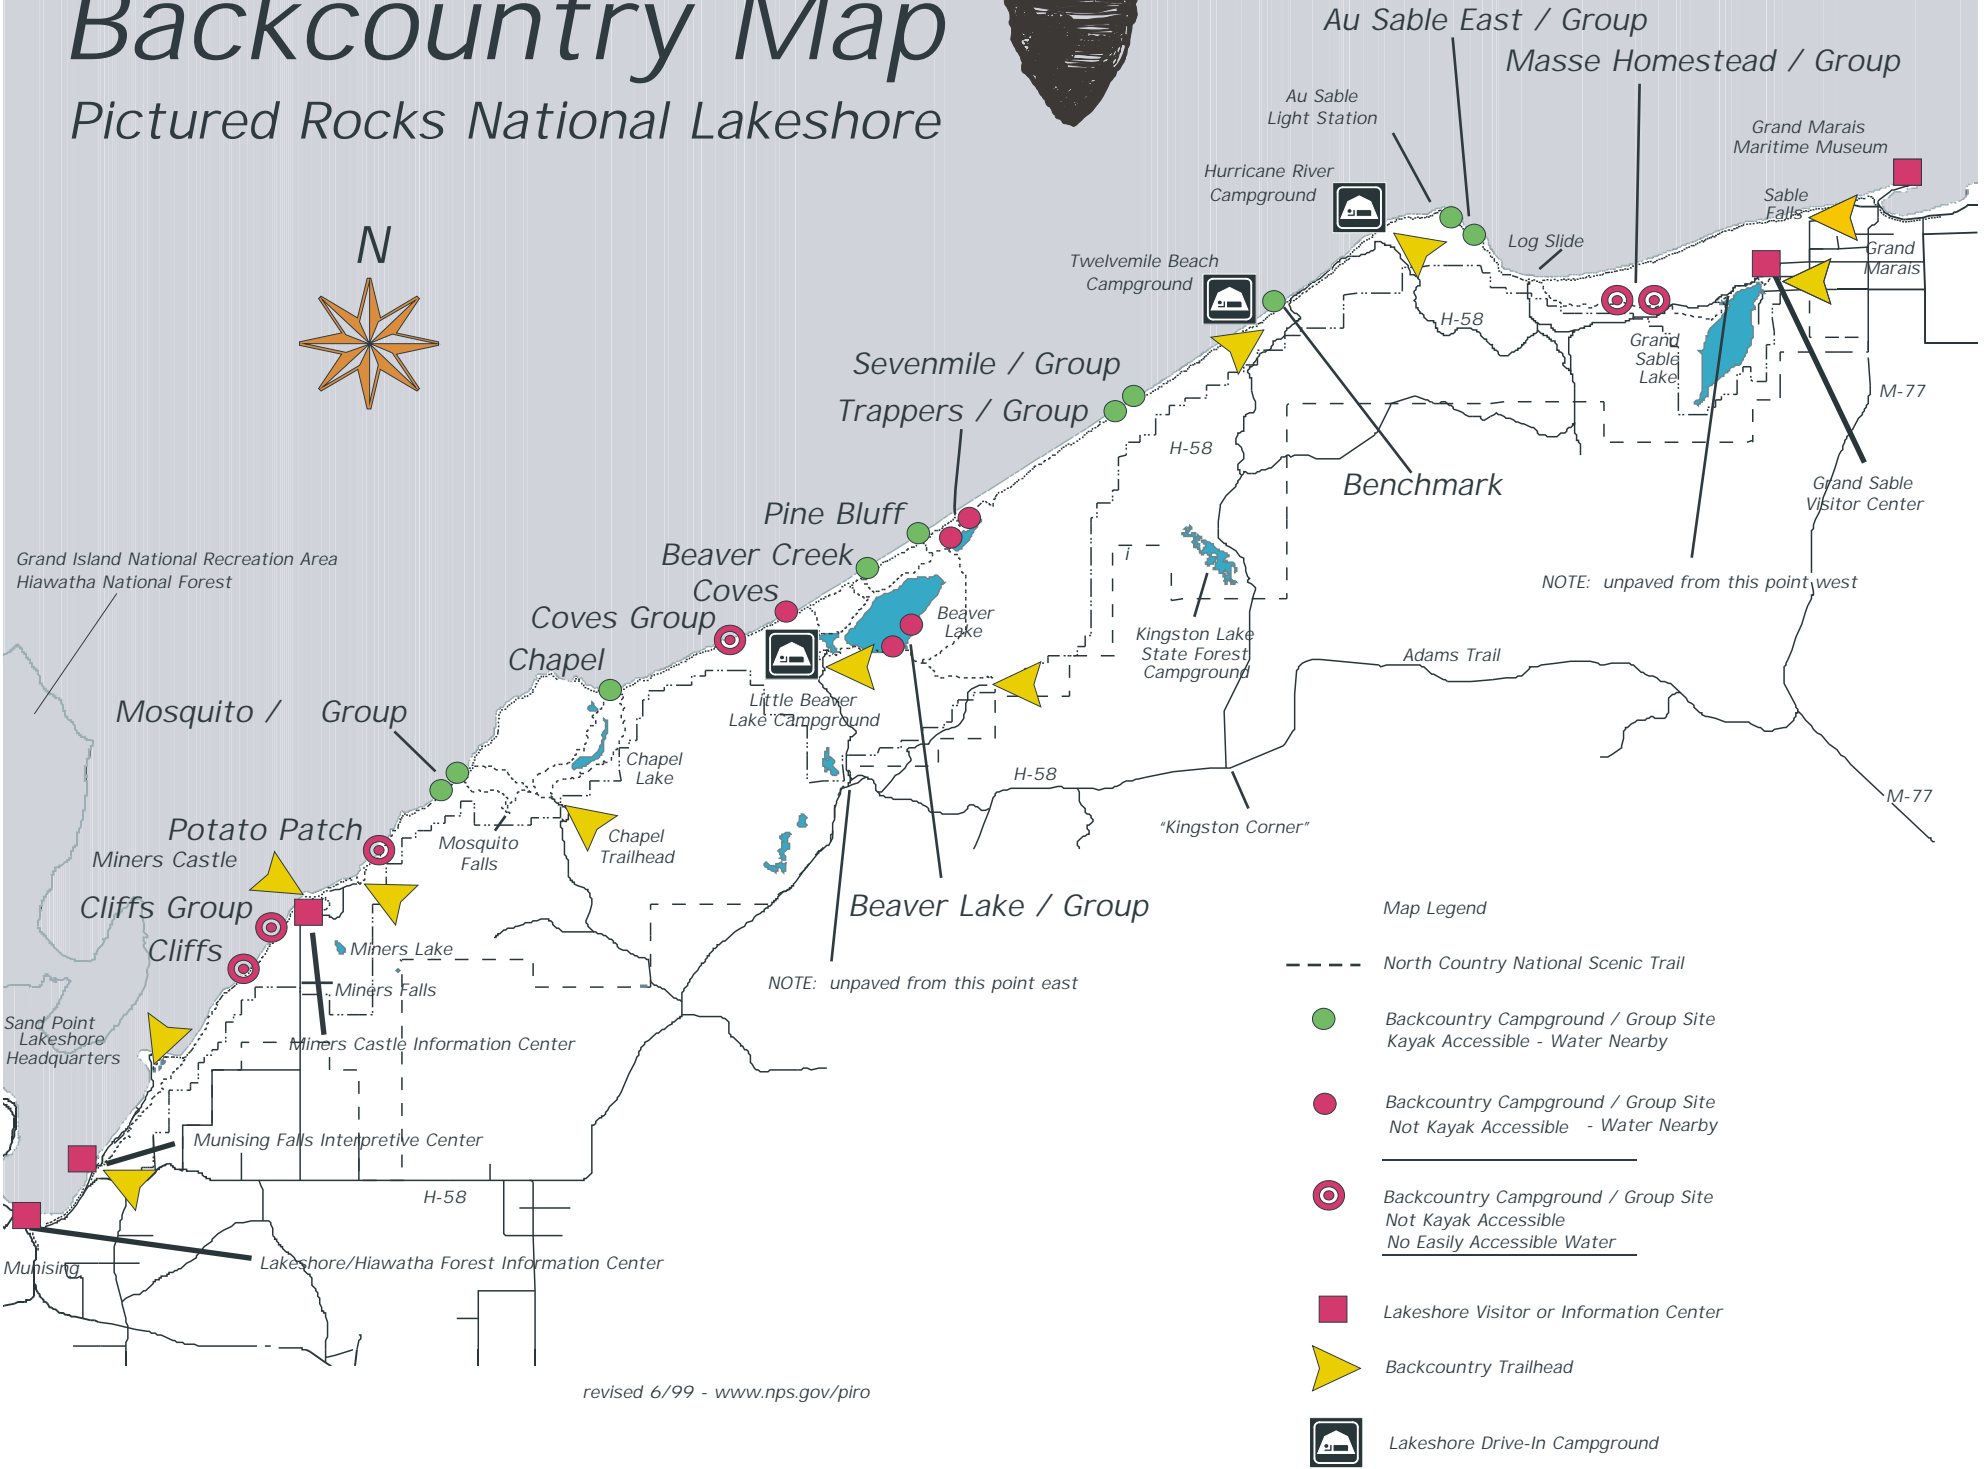

# Backcountry Map

## Pictured Rocks National Lakeshore

- Map Legend
- North Country National Scenic Trail
  - Backcountry Campground / Group Site  
Kayak Accessible - Water Nearby
  - Backcountry Campground / Group Site  
Not Kayak Accessible - Water Nearby
  - Backcountry Campground / Group Site  
Not Kayak Accessible  
No Easily Accessible Water
  - Lakeshore Visitor or Information Center
  - Backcountry Trailhead
  - Lakeshore Drive-In Campground